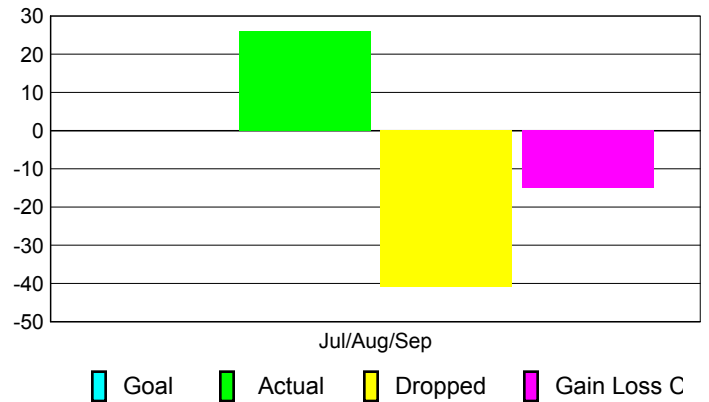

Membership Results 2010-2011

Goal, New, Dropped, Gain/Loss